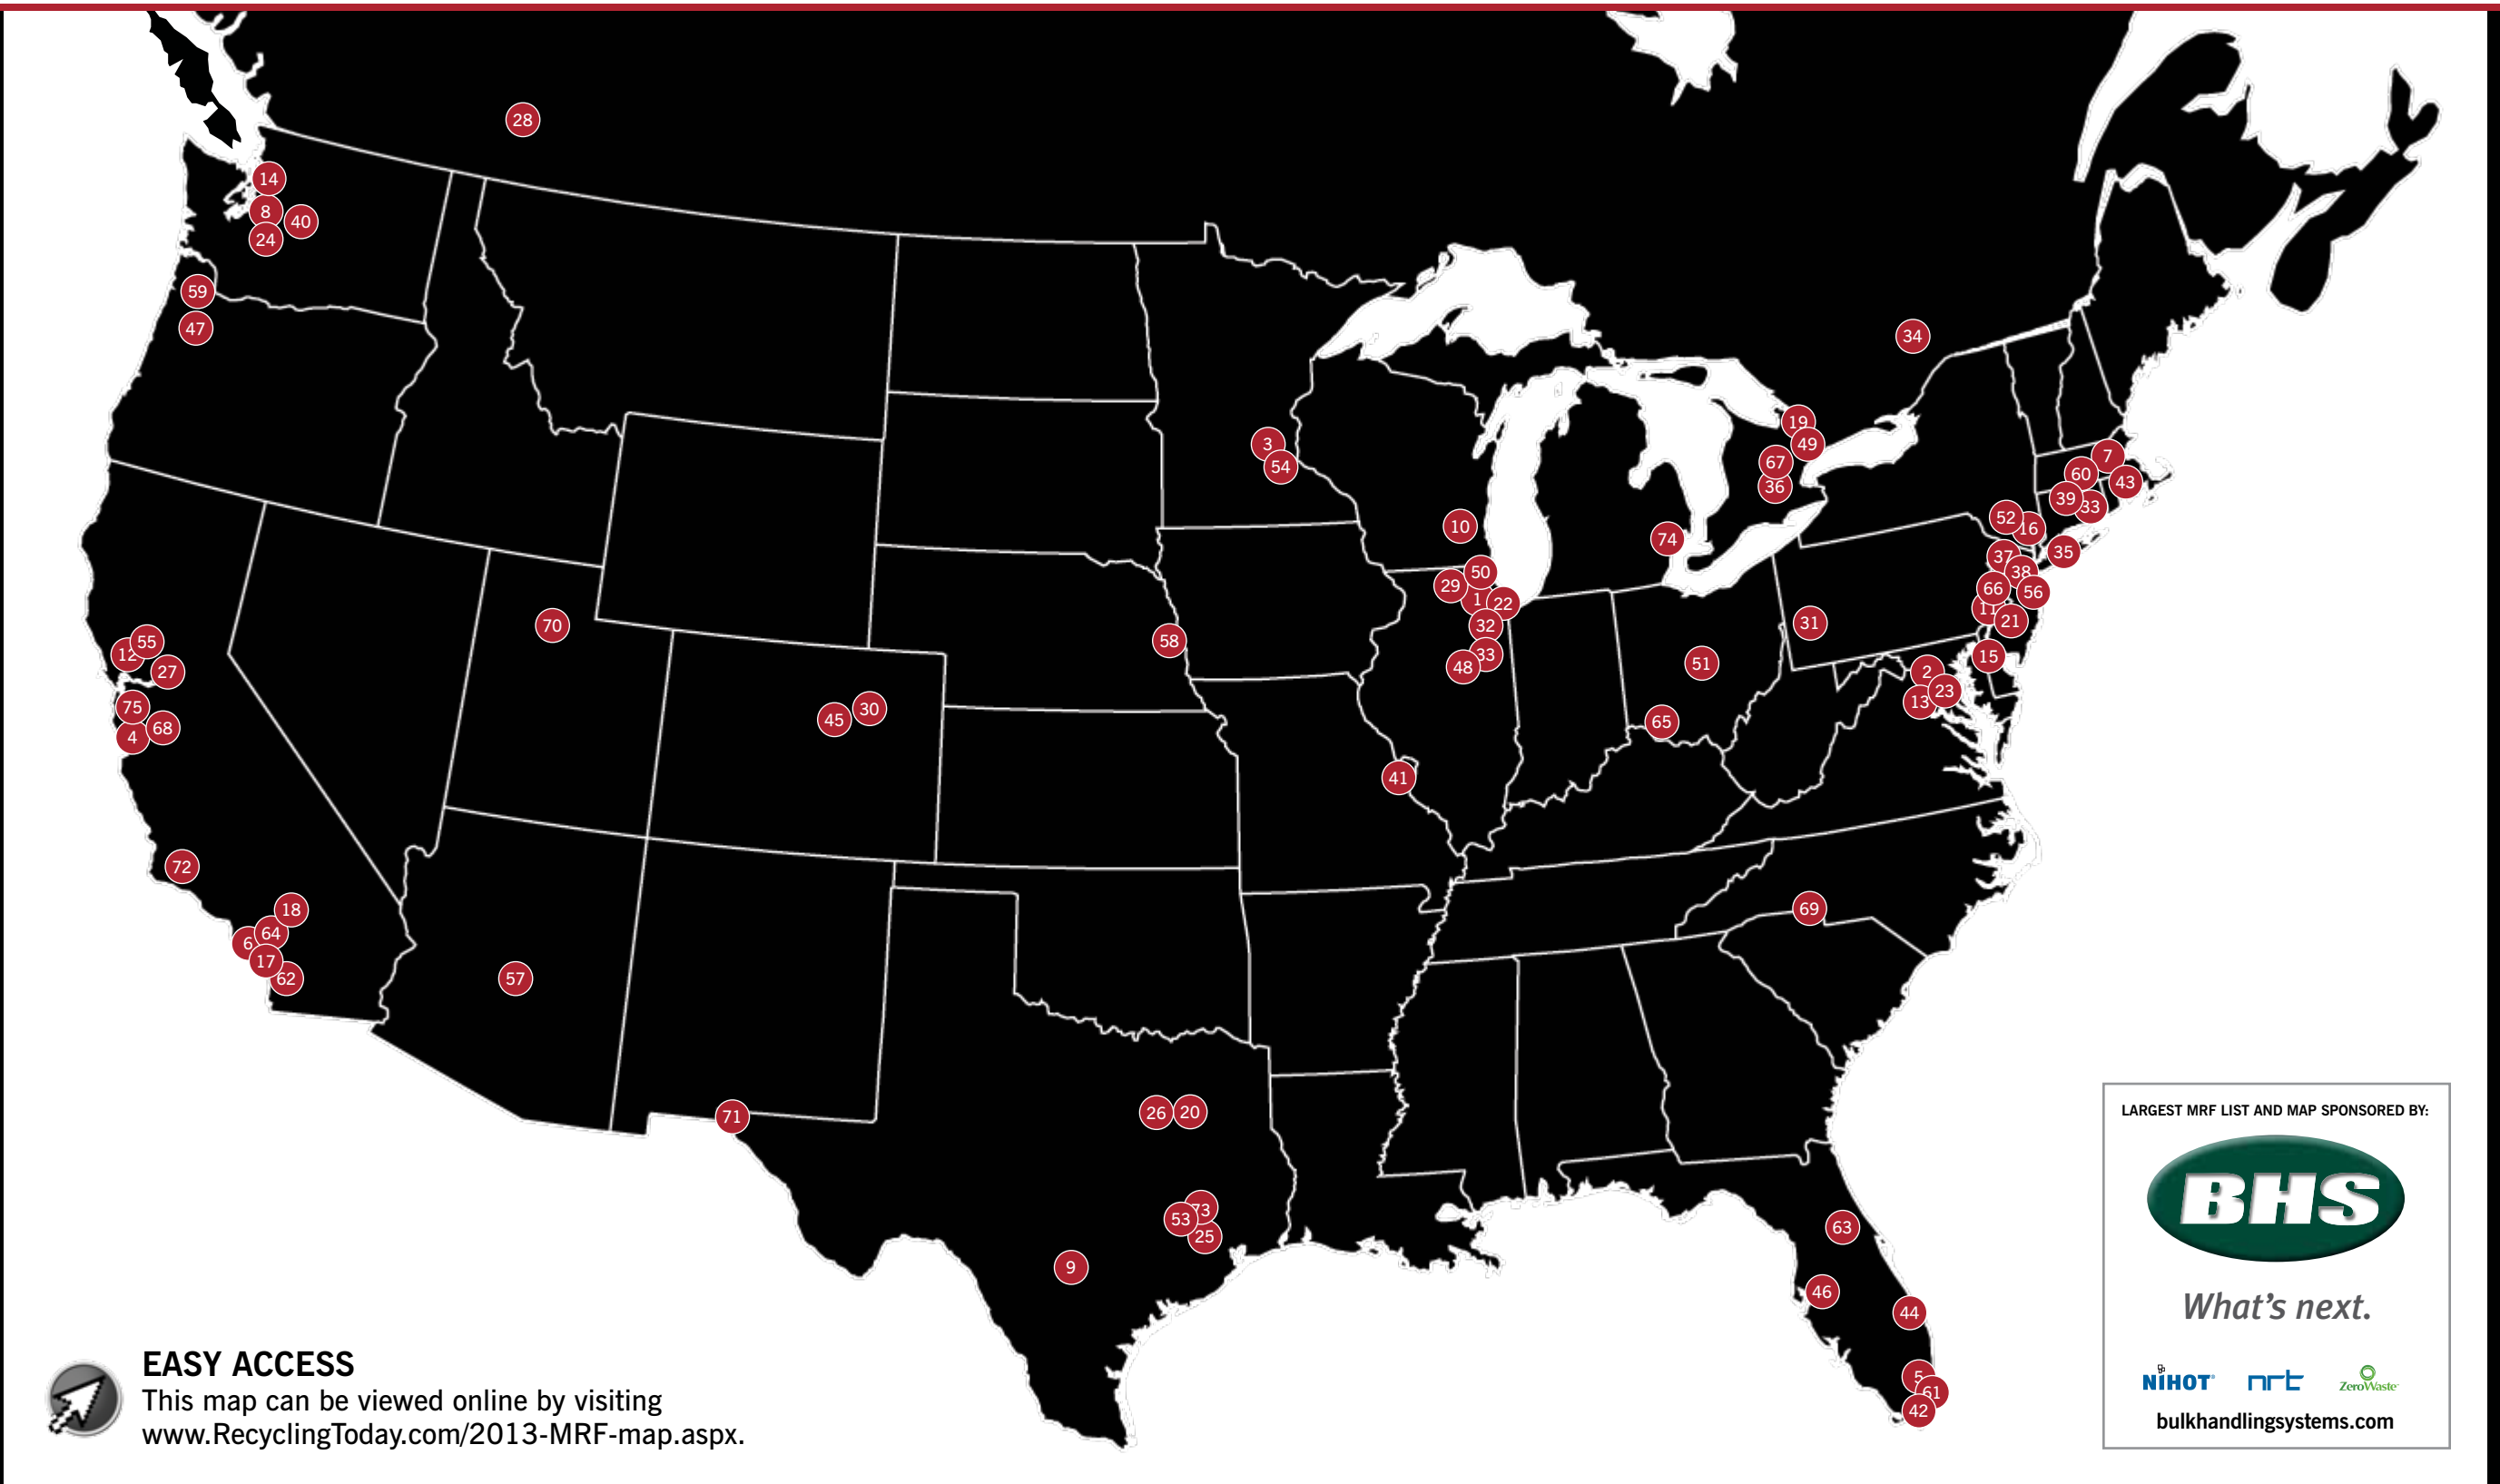

Low operating and maintenance costs

Highly efficient biogas capture ability with power and heat recovery

High-value compost in as few as 21 days

ACHIEVING SCALE

Owners and operators of the 75 largest MRFs in North America continue to ship secondary commodities for customers around the world.

What's next.

BULK HANDLING SYSTEMS | Eugene, Oregon USA | 866.688.2066 | bulkhandlingsystems.com

MAP OF LARGEST MRFs >>

LARGEST MRF LIST AND MAP SPONSORED BY:

What's next.

NIHOT nrt ZeroWaste

bulkhandlingsystems.com